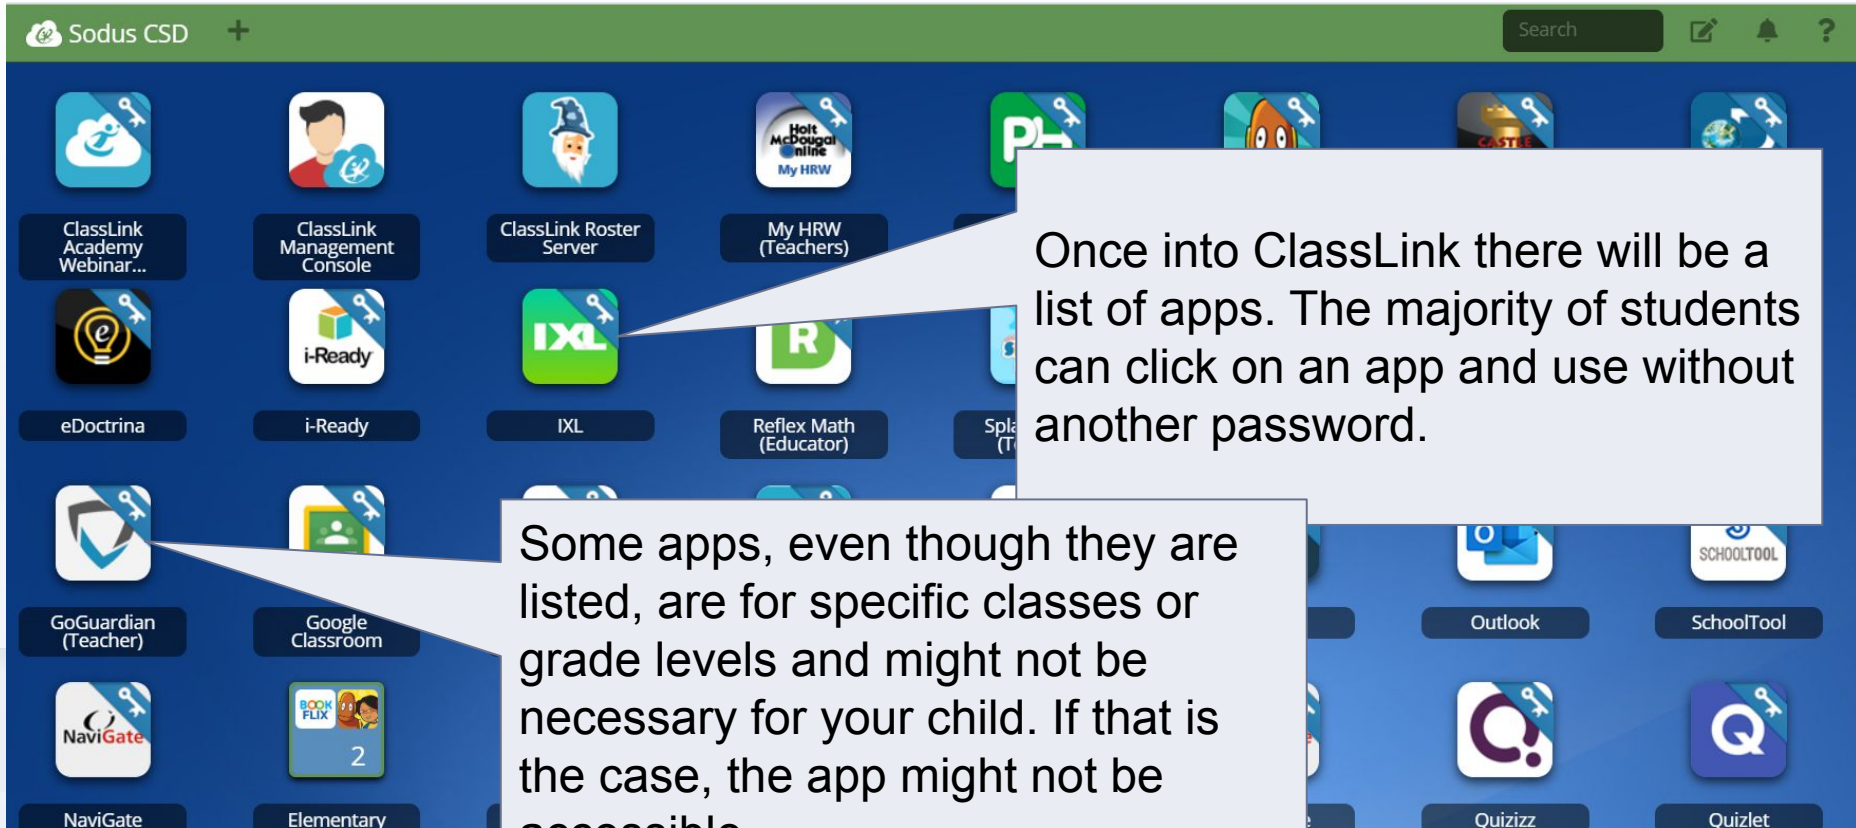

ClassLink Dashboard

Once into ClassLink there will be a list of apps. The majority of students can click on an app and use without another password.

Some apps, even though they are listed, are for specific classes or grade levels and might not be necessary for your child. If that is the case, the app might not be accessible.